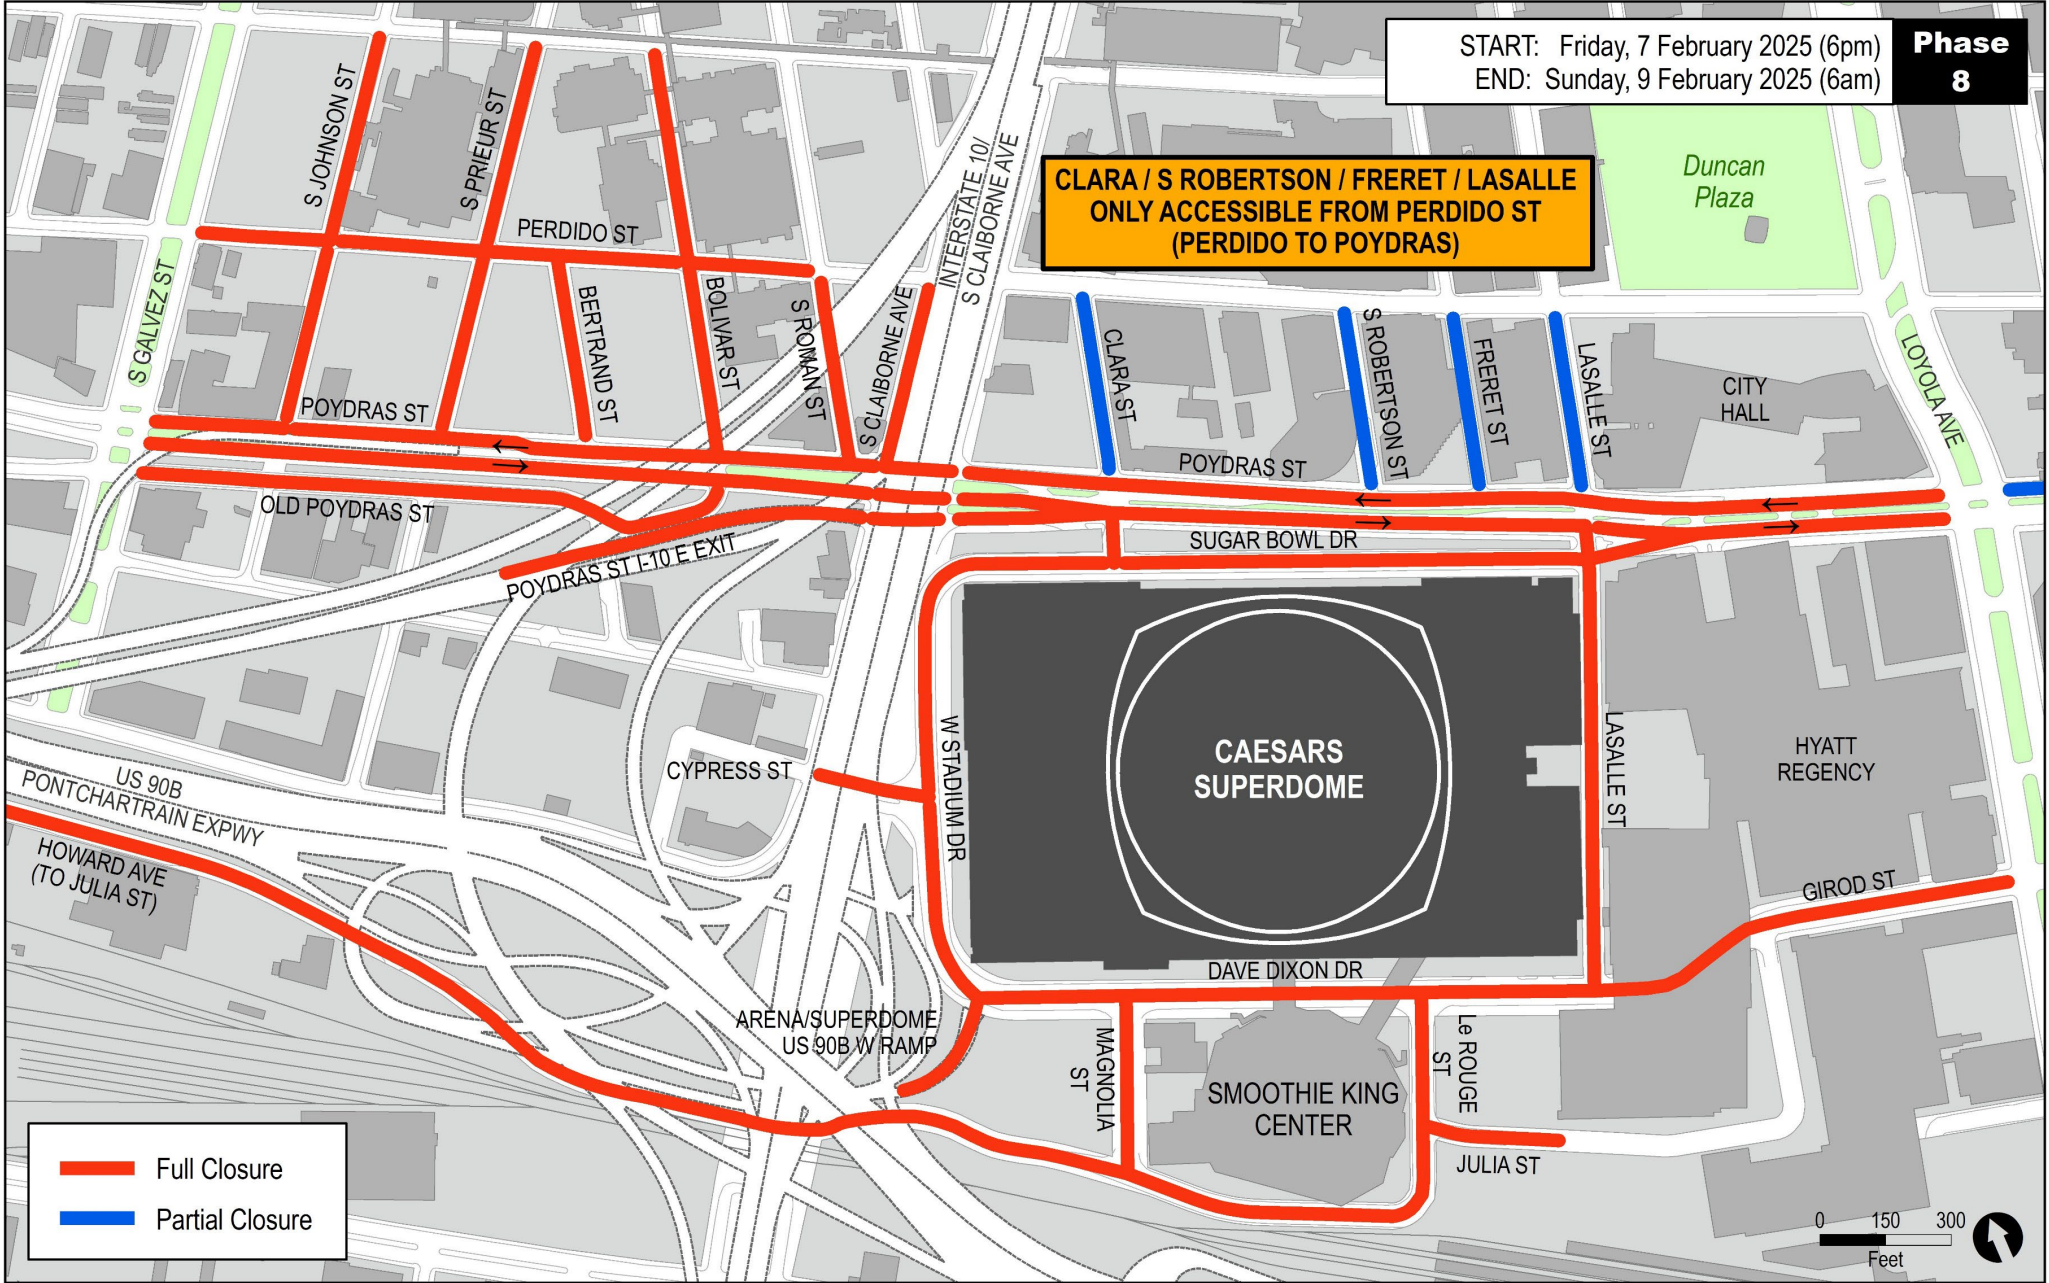

# CAESARS SUPERDOME AREA PHASE 8 STREET CLOSURES (7 FEBRUARY - 9 FEBRUARY 2025)

START: Friday, 7 February 2025 (6pm)  
END: Sunday, 9 February 2025 (6am)

**Phase 8**

**CLARA / S ROBERTSON / FRERET / LASALLE  
ONLY ACCESSIBLE FROM PERDIDO ST  
(PERDIDO TO POYDRAS)**

— Full Closure  
— Partial Closure

0 150 300  
Feet